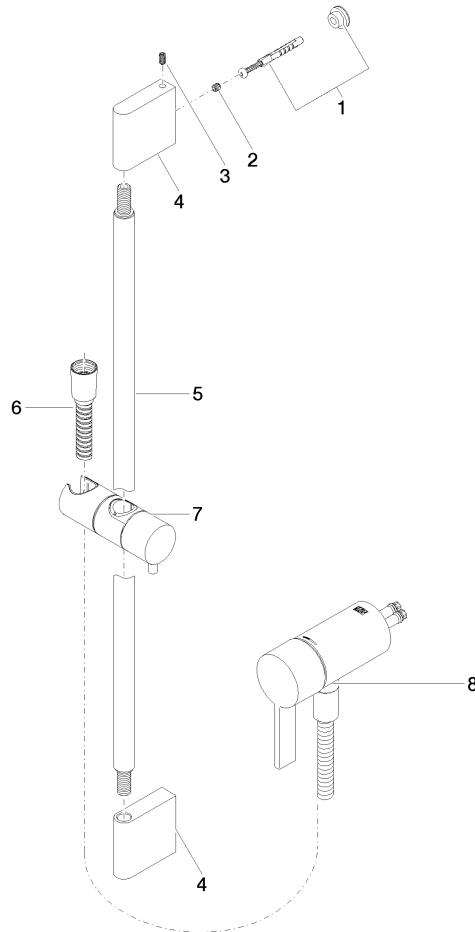

Concealed single-lever mixer with integrated shower connection with shower set without hand shower - Brushed Durabronz (23kt Gold)

IMO

36 110 970

- metal shower hose 1750mm with integrated anti-twist protection
- slide bar
- Pipe diameter 18 mm

Required miscellaneous

Hand shower FlowReduce - Brushed Durabronz (23kt Gold) 28 018 979-28 0010

Concealed single-lever mixer with integrated shower connection with shower set without hand shower - Brushed Durabronz (23kt Gold)

IMO

36 110 970
mm [inches]

Certificates

Belgaqua_21-025- WRAS_2011027. LGA_29928.
27_1.

36 110 970

Spare parts list

No.	Item Number	Name	Quantity used	Delivery time
1	05 17 20 726 02 90	fixing set	1	2
2	09 31 11 049 90	pin	2	2
3	04 31 11 113 00 90	pin	2	2
4	08 17 97 054-28	holder	2	20
5	90 28 22 597 00-28	holder	1	-
Spare part can no longer be ordered, please order the replacement item				
6	28 322 970-28	Metal shower hose 1/2" x 3/8" x 1750 mm - Brushed Durabron (23kt Gold)	1	20
7	12 580 970-28	Slide unit - Brushed Durabron (23kt Gold)	1	20
9	36 050 970-28	Concealed single-lever mixer with integrated shower connection - Brushed Durabron (23kt Gold)	1	20