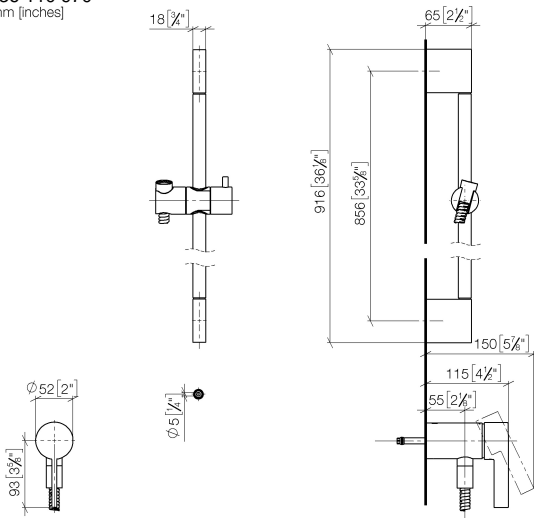

Concealed single-lever mixer with integrated shower connection with shower set without hand shower - Brushed Durabronz (23kt Gold)

IMO

36 110 970

- metal shower hose 1750mm with integrated anti-twist protection
- slide bar
- Pipe diameter 18 mm

Required miscellaneous

Hand shower FlowReduce - Brushed Durabronz (23kt Gold) 28 018 979-28 0010

Concealed single-lever mixer with integrated shower connection with shower set without hand shower - Brushed Durabronz (23kt Gold)

IMO

36 110 970
mm [inches]

Certificates

Belgaqua_21-025- WRAS_2011027. LGA_29928.
27_1.

36 110 970

Spare parts list

No.	Item Number	Name	Quantity used	Delivery time
1	05 17 20 726 02 90	fixing set	1	2
2	09 31 11 049 90	pin	2	2
3	04 31 11 113 00 90	pin	2	2
4	08 17 97 054-28	holder	2	20
5	90 28 22 597 00-28	holder	1	-
Spare part can no longer be ordered, please order the replacement item				
6	28 322 970-28	Metal shower hose 1/2" x 3/8" x 1750 mm - Brushed Durabron (23kt Gold)	1	20
7	12 580 970-28	Slide unit - Brushed Durabron (23kt Gold)	1	20
9	36 050 970-28	Concealed single-lever mixer with integrated shower connection - Brushed Durabron (23kt Gold)	1	20